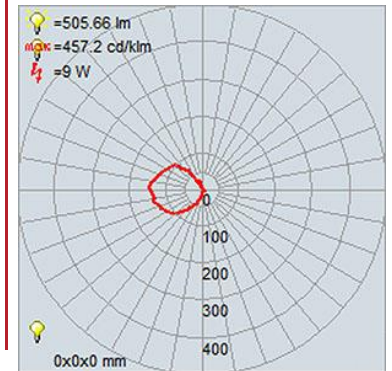

FIXTURE	BACKPLATE / CANOPY
Length:	Length
Width:	Width:
Diameter 9"	Diameter: 4.5"
Height: 9.25"	Height: 1"
Extension:	
Overall Height: 14-120"	

TECHNICAL SPECIFICATIONS

SPECIFICATIONS

Frame Material: Steel
Diffuser Material: Glass
Lamping Type: SSL (Dedicated LED) Jbox: Standard
Lamping Base: SSL Lamp Wattage: 9 W
Lamp Quantity: 1 Total Wattage: 9 W
Voltage: 120v Lamps Included: Yes

Notes: _____

LINE DRAWING

IES FILE

In addition to Access Lighting's purchase and warranty terms and conditions, by signing below or placing an order, you agree that you are authorized to bind the entity placing any order and acknowledge the following: All of sizes and measurements are approximate and all images are for illustrative purposes only. In the event of an inconsistency, the "Product Measurements" section controls. There also may be slight differences in the colors and designs compared to the displayed and printed images.